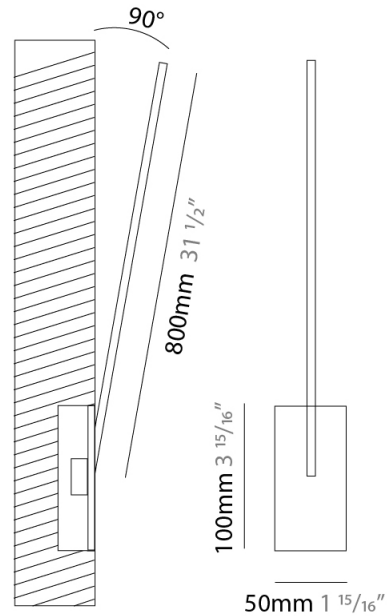

PROJECT	_____
TYPE	_____
SPECIFIER	_____
QUANTITY	_____
DATE	_____

SPILLO 1 ROD RECESSED

D46018- _____ - _____
base number   Color   Finish
                         Temperature   Options

1. To build a product code in our configurator select the specify button on the base model # product page
2. To build a manual product code on this datasheet choose from the options listed below in blue font and add the suffix to the base model #

GENERAL

Series: Spillo
Subseries: Spillo 1 Rod
Brand: Icone
Division: Design
Mounting Type: Recessed
Mounting Location: Wall
Subcategory: Ambient

PHYSICAL

Shape: Rectangle
Width (mm): 50
Width (in): 1 15/16
Height (mm): 800
Height (in): 31 1/2
Light Distribution: Adjustable
Fixture Finish: WHI / BLK / CHR / BGD
Fixture Material: Brass

ELECTRICAL

Lamp Type: LED
Total Output Wattage (W): 10.56
Dimming: 0-10V Dimming
Driver Included: No
Driver Location: Remote
Driver Type: Constant Voltage - 120Vac
Driver Class: Class 2
Input Voltage (V): 120
Output Voltage (V): 12
Upon Request: (Not included, see components) 0-10Vdc dimming / 277Vac

LED

Color Temperature (°K): 2700 / 3000
Nominal Lumen (lm): 880
CRI: >90 CRI
Lamp Life (hrs): 50000

OPTICAL

Adjustability: Tilt 120°

RATINGS AND CERTIFICATIONS

Certified By: Certified for North American Standards
IP rating: IP20