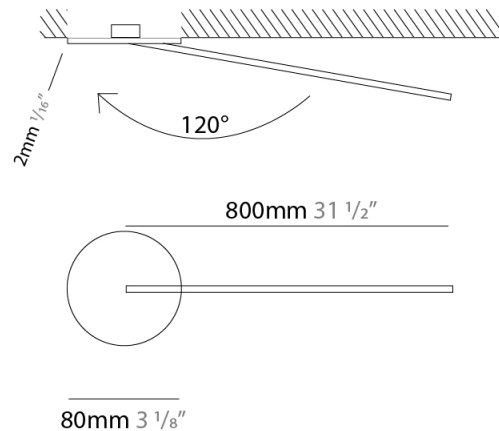

PROJECT
TYPE
SPECIFIER
QUANTITY
DATE

SPILLO 1 ROD RECESSED

D46025- -
base number   Color   Finish
                          Temperature   Options

1. To build a product code in our configurator select the specify button on the base model # product page
2. To build a manual product code on this datasheet choose from the options listed below in blue font and add the suffix to the base model #

GENERAL

Series: Spillo
Subseries: Spillo 1 Rod
Brand: Icone
Division: Design
Mounting Type: Recessed
Mounting Location: Wall
Subcategory: Ambient

PHYSICAL

Shape: Rectangle
Width (mm): 50
Width (in): 1 ¹⁵/₁₆
Height (mm): 800
Height (in): 31 1/2
Light Distribution: Adjustable
Fixture Finish: WHI / BLK / CHR / BGD
Fixture Material: Brass

ELECTRICAL

Lamp Type: LED
Total Output Wattage (W): 10.56
Dimming: 0-10V Dimming
Driver Included: No
Driver Location: Remote
Driver Type: Constant Voltage - 120Vac
Driver Class: Class 2
Input Voltage (V): 120
Output Voltage (V): 12
Upon Request: (Not included, see components) 0-10Vdc dimming / 277Vac

LED

Color Temperature (°K): 2700 / 3000
Nominal Lumen (lm): 880
CRI: >90 CRI
Lamp Life (hrs): 50000

OPTICAL

Adjustability: Tilt 120°

RATINGS AND CERTIFICATIONS

Certified By: Certified for North American Standards
IP rating: IP20